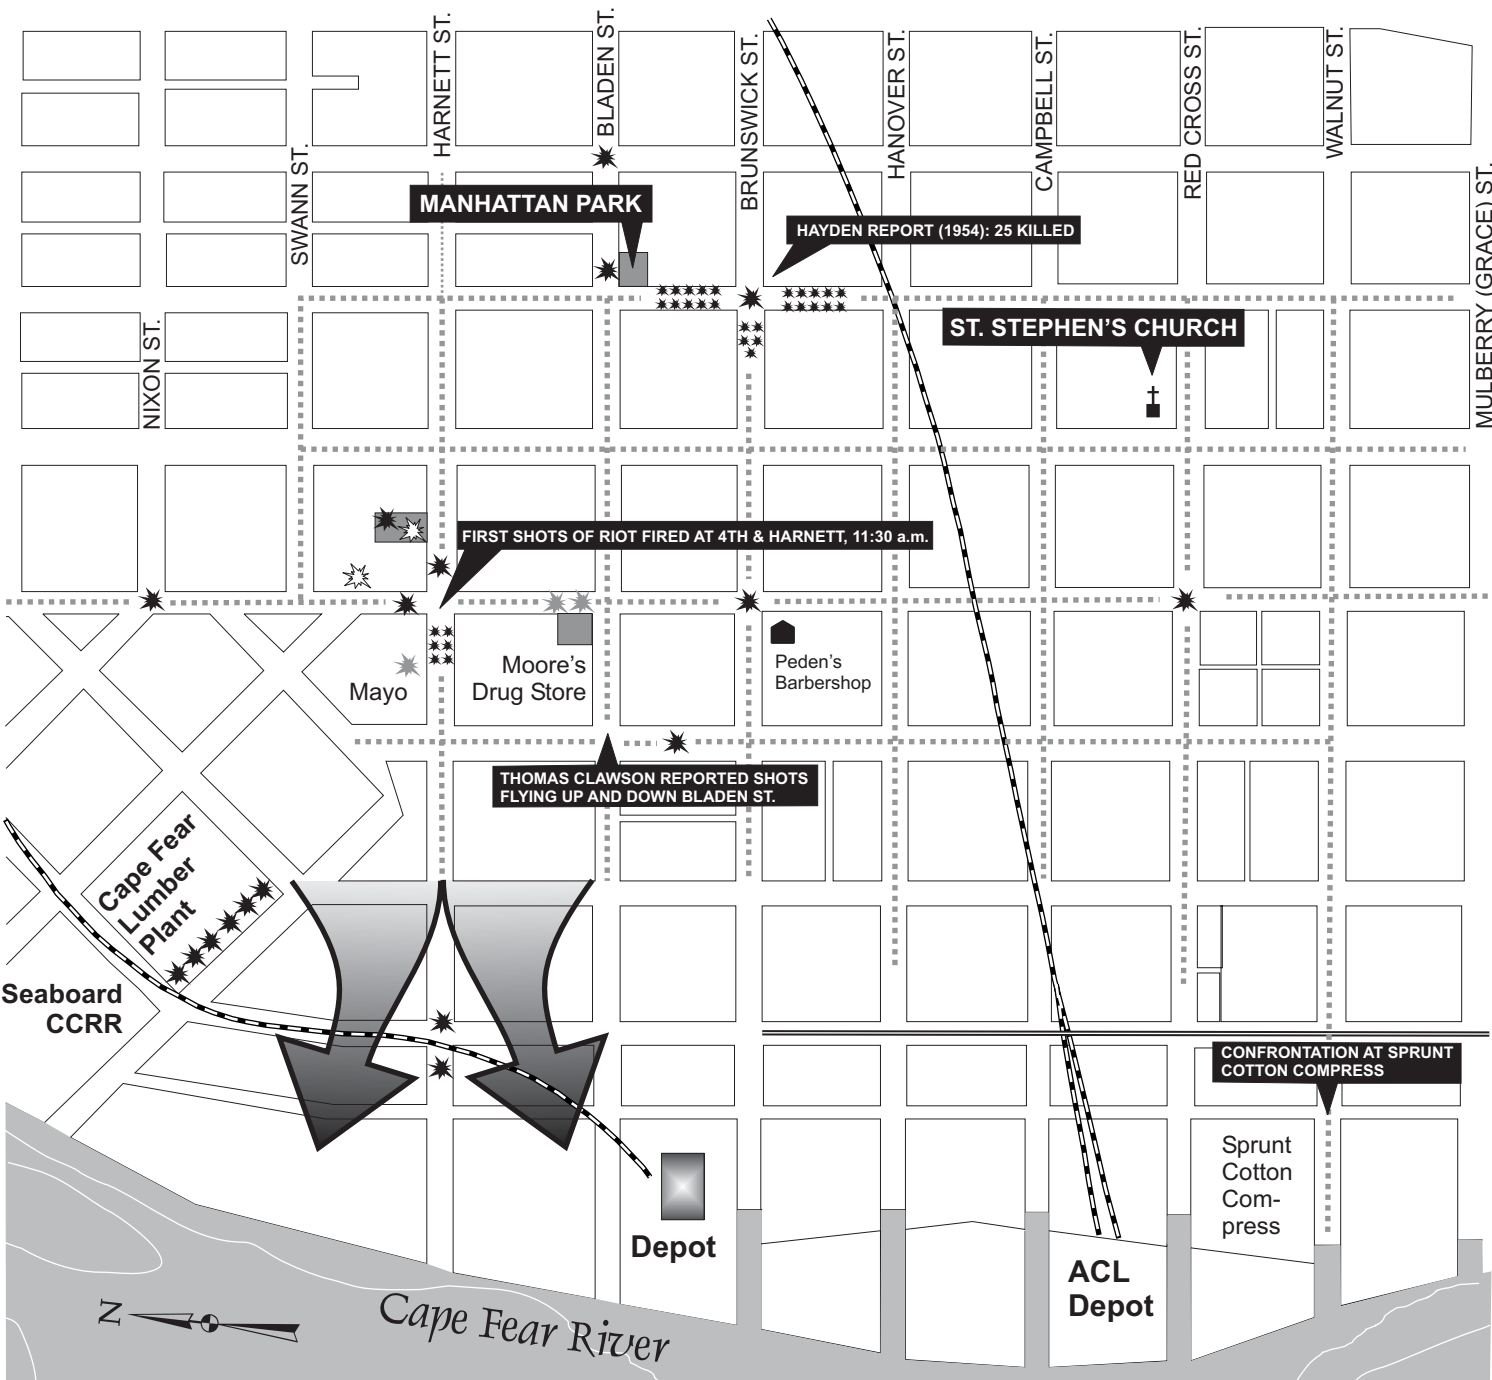

WILMINGTON RACE RIOT — INSET

NOVEMBER 10, 1898

- ✱ Blacks Shot & Killed
- ✱ Blacks Wounded
- ✱ Whites Wounded

- Partial Representation of Streetcar Tracks
- Estimated Route of Machine Gun Wagon through Brooklyn

↑ Exodus of Blacks Fleeing During Riot

Map by Mark A. Moore
Research Branch
North Carolina Office of Archives & History
Raleigh, N.C.