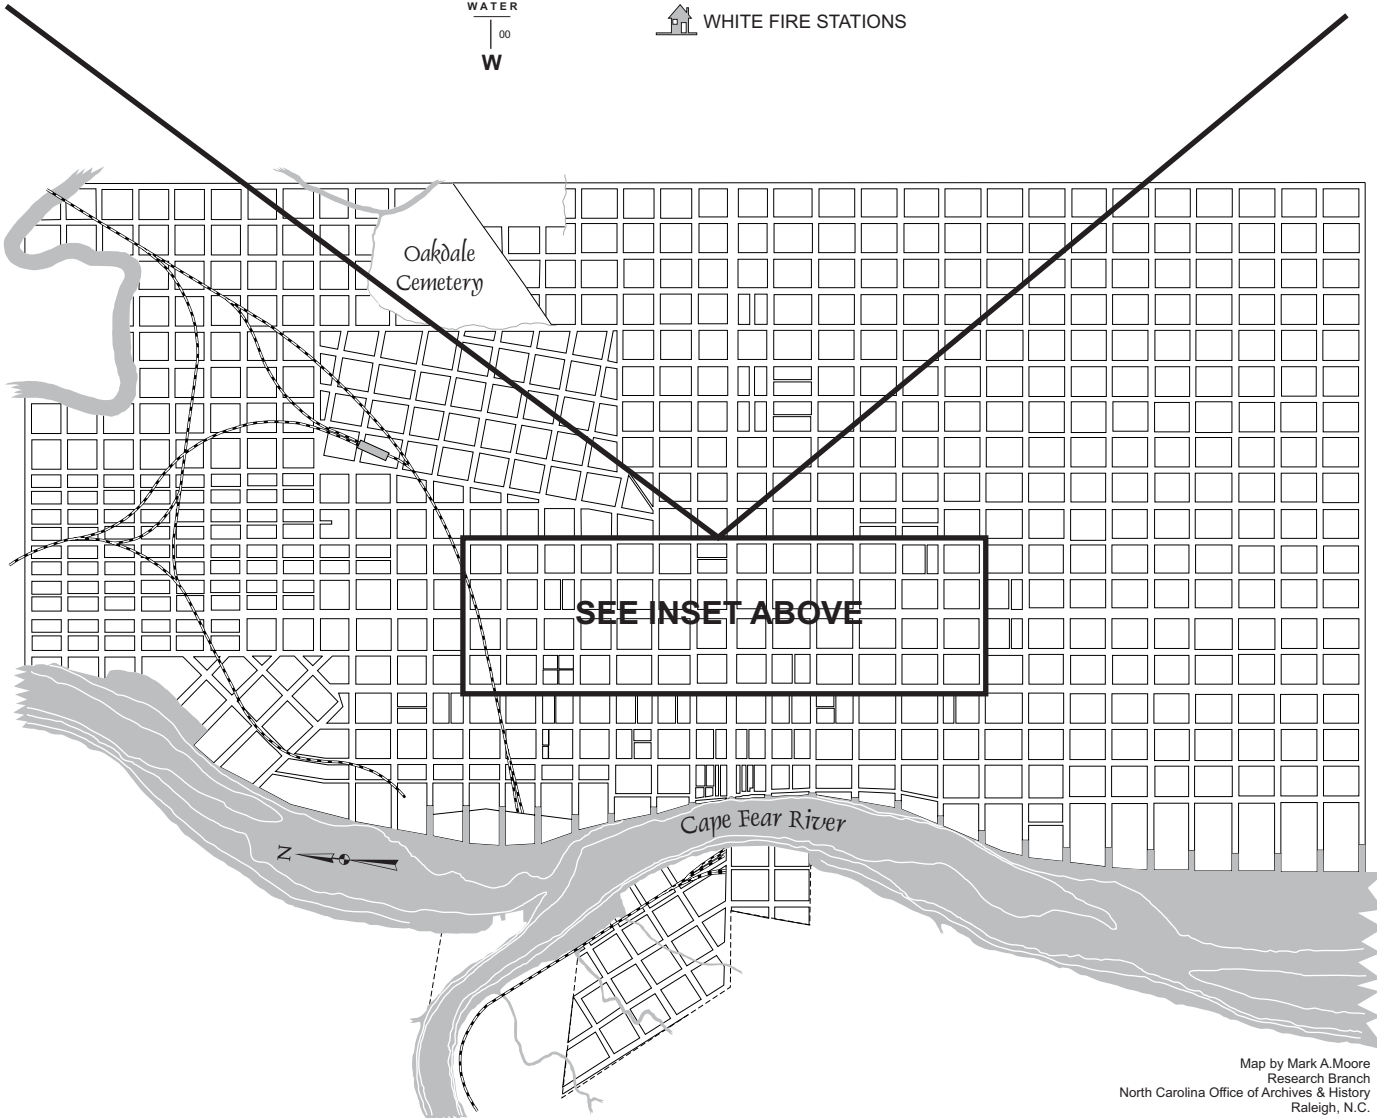

FIRE STATIONS IN WILMINGTON — 1898

Blocks Numbered North & South from **Market Street**:

Blocks Numbered West to East from **Water Street**:

- BLACK FIRE STATIONS
- WHITE FIRE STATIONS

Map by Mark A. Moore
 Research Branch
 North Carolina Office of Archives & History
 Raleigh, N.C.

Map by Mark A. Moore
 Research Branch
 North Carolina Office of Archives & History
 Raleigh, N.C.