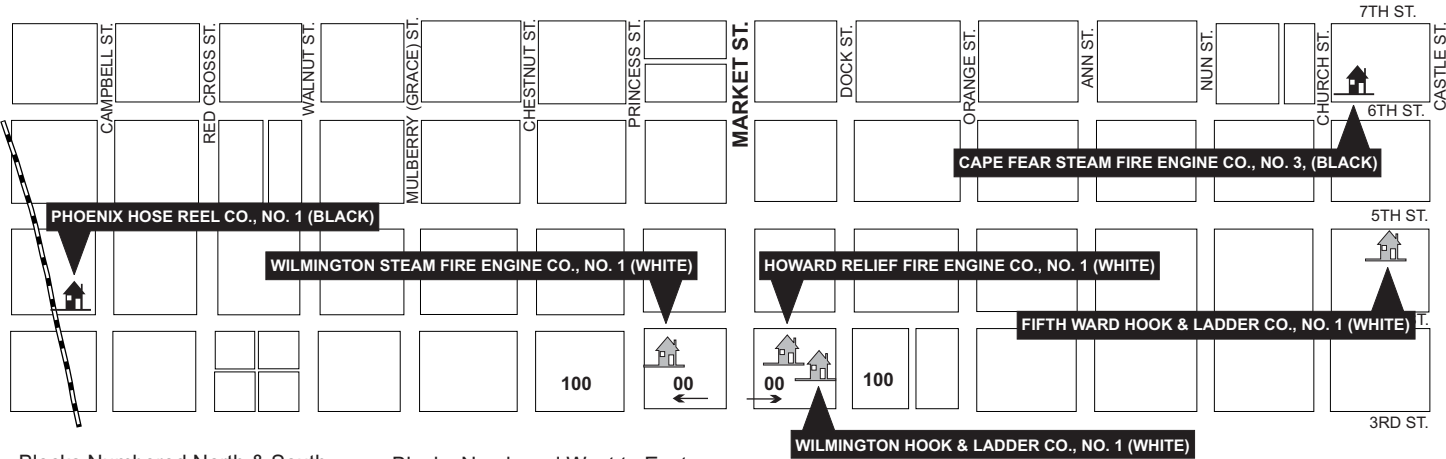

FIRE STATIONS IN WILMINGTON — 1898

Blocks Numbered North & South from **Market Street**:

Blocks Numbered West to East from **Water Street**:

- BLACK FIRE STATIONS
- WHITE FIRE STATIONS

Map by Mark A. Moore
 Research Branch
 North Carolina Office of Archives & History
 Raleigh, N.C.

Map by Mark A. Moore
 Research Branch
 North Carolina Office of Archives & History
 Raleigh, N.C.